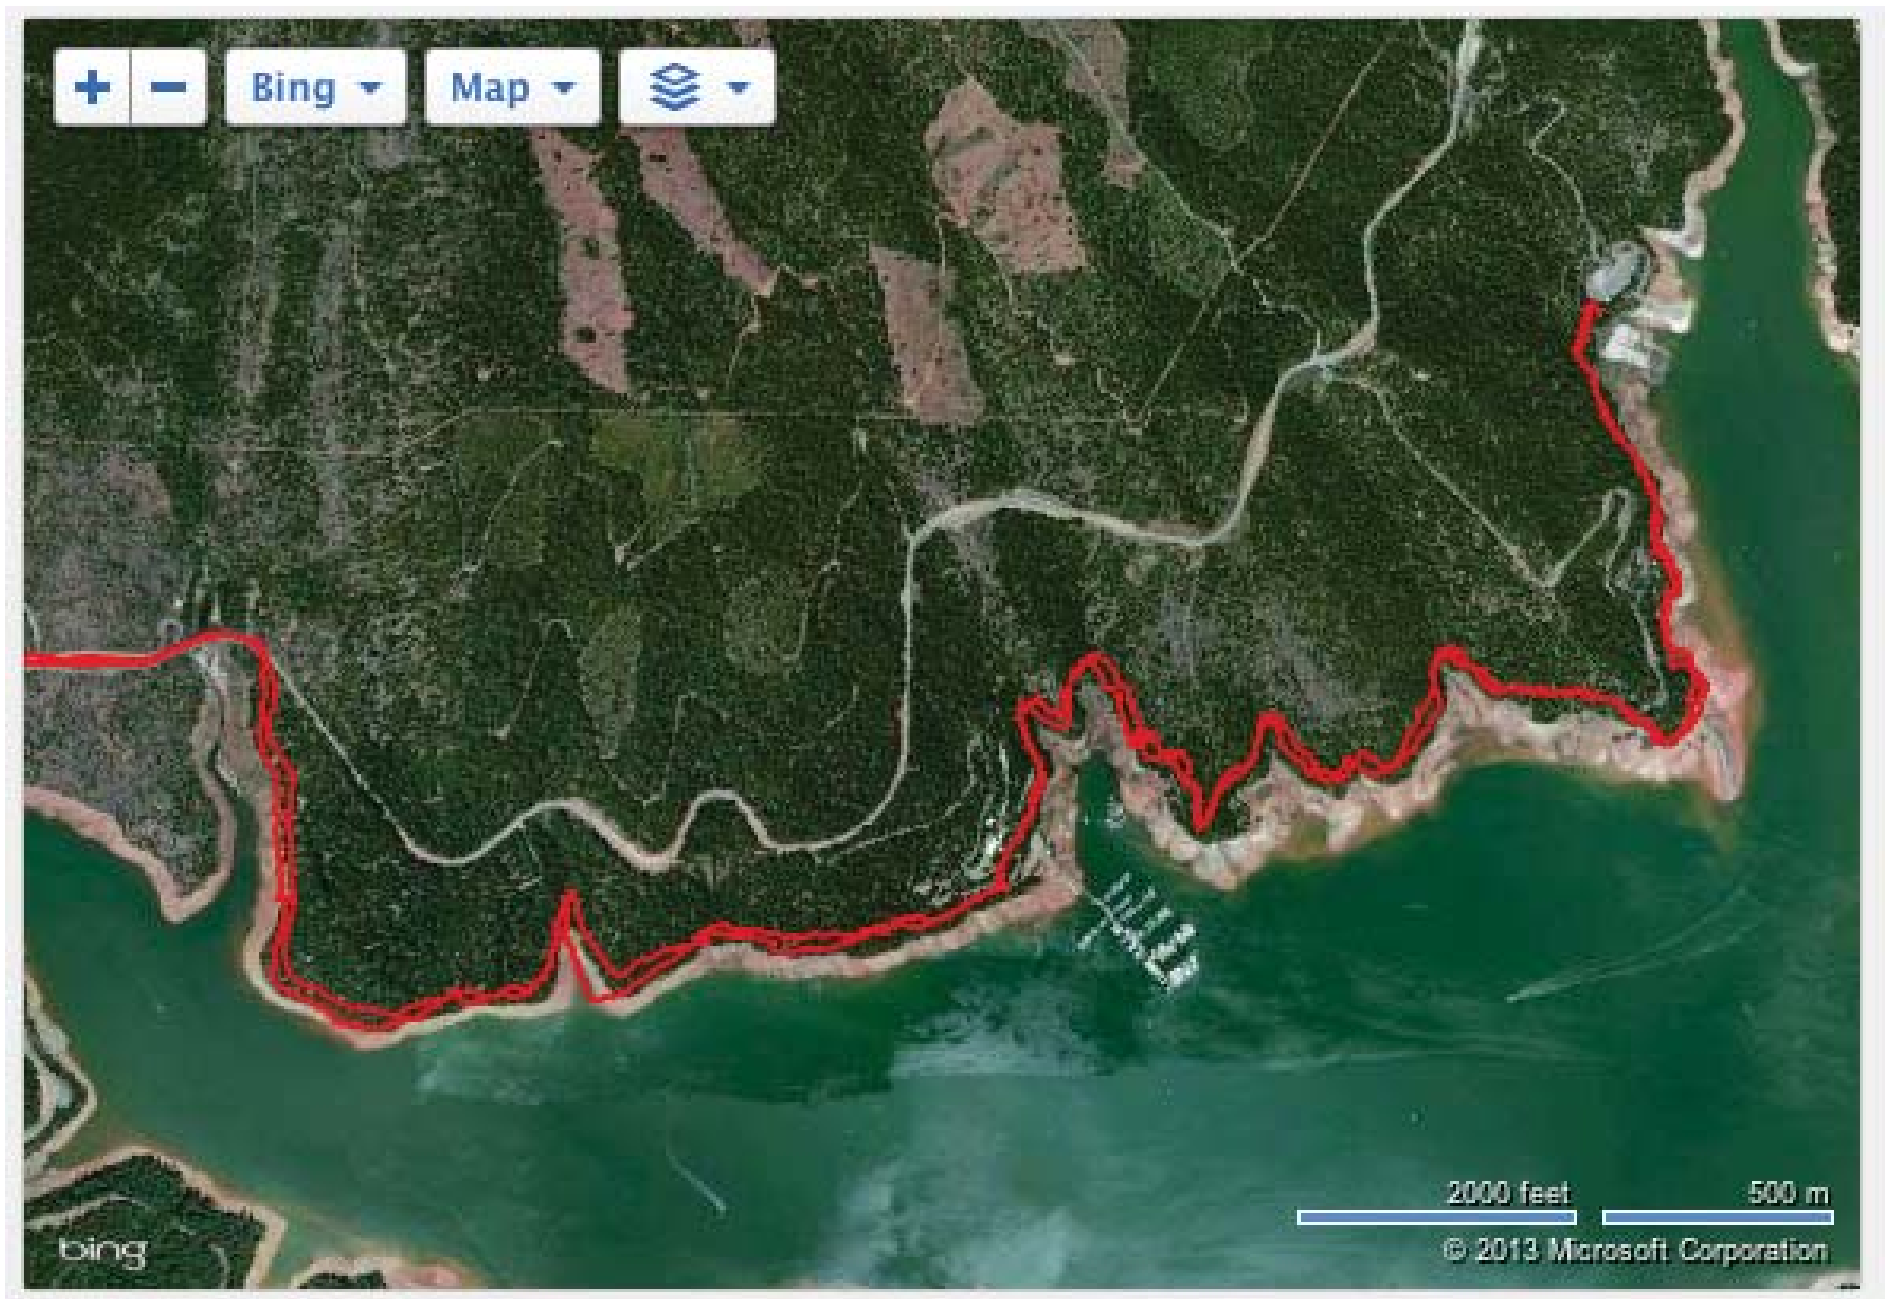

Trinity Lake Trail Map

Trinity Lake Trail Map

Trinity Lake Trail Map

Elevation

Close 