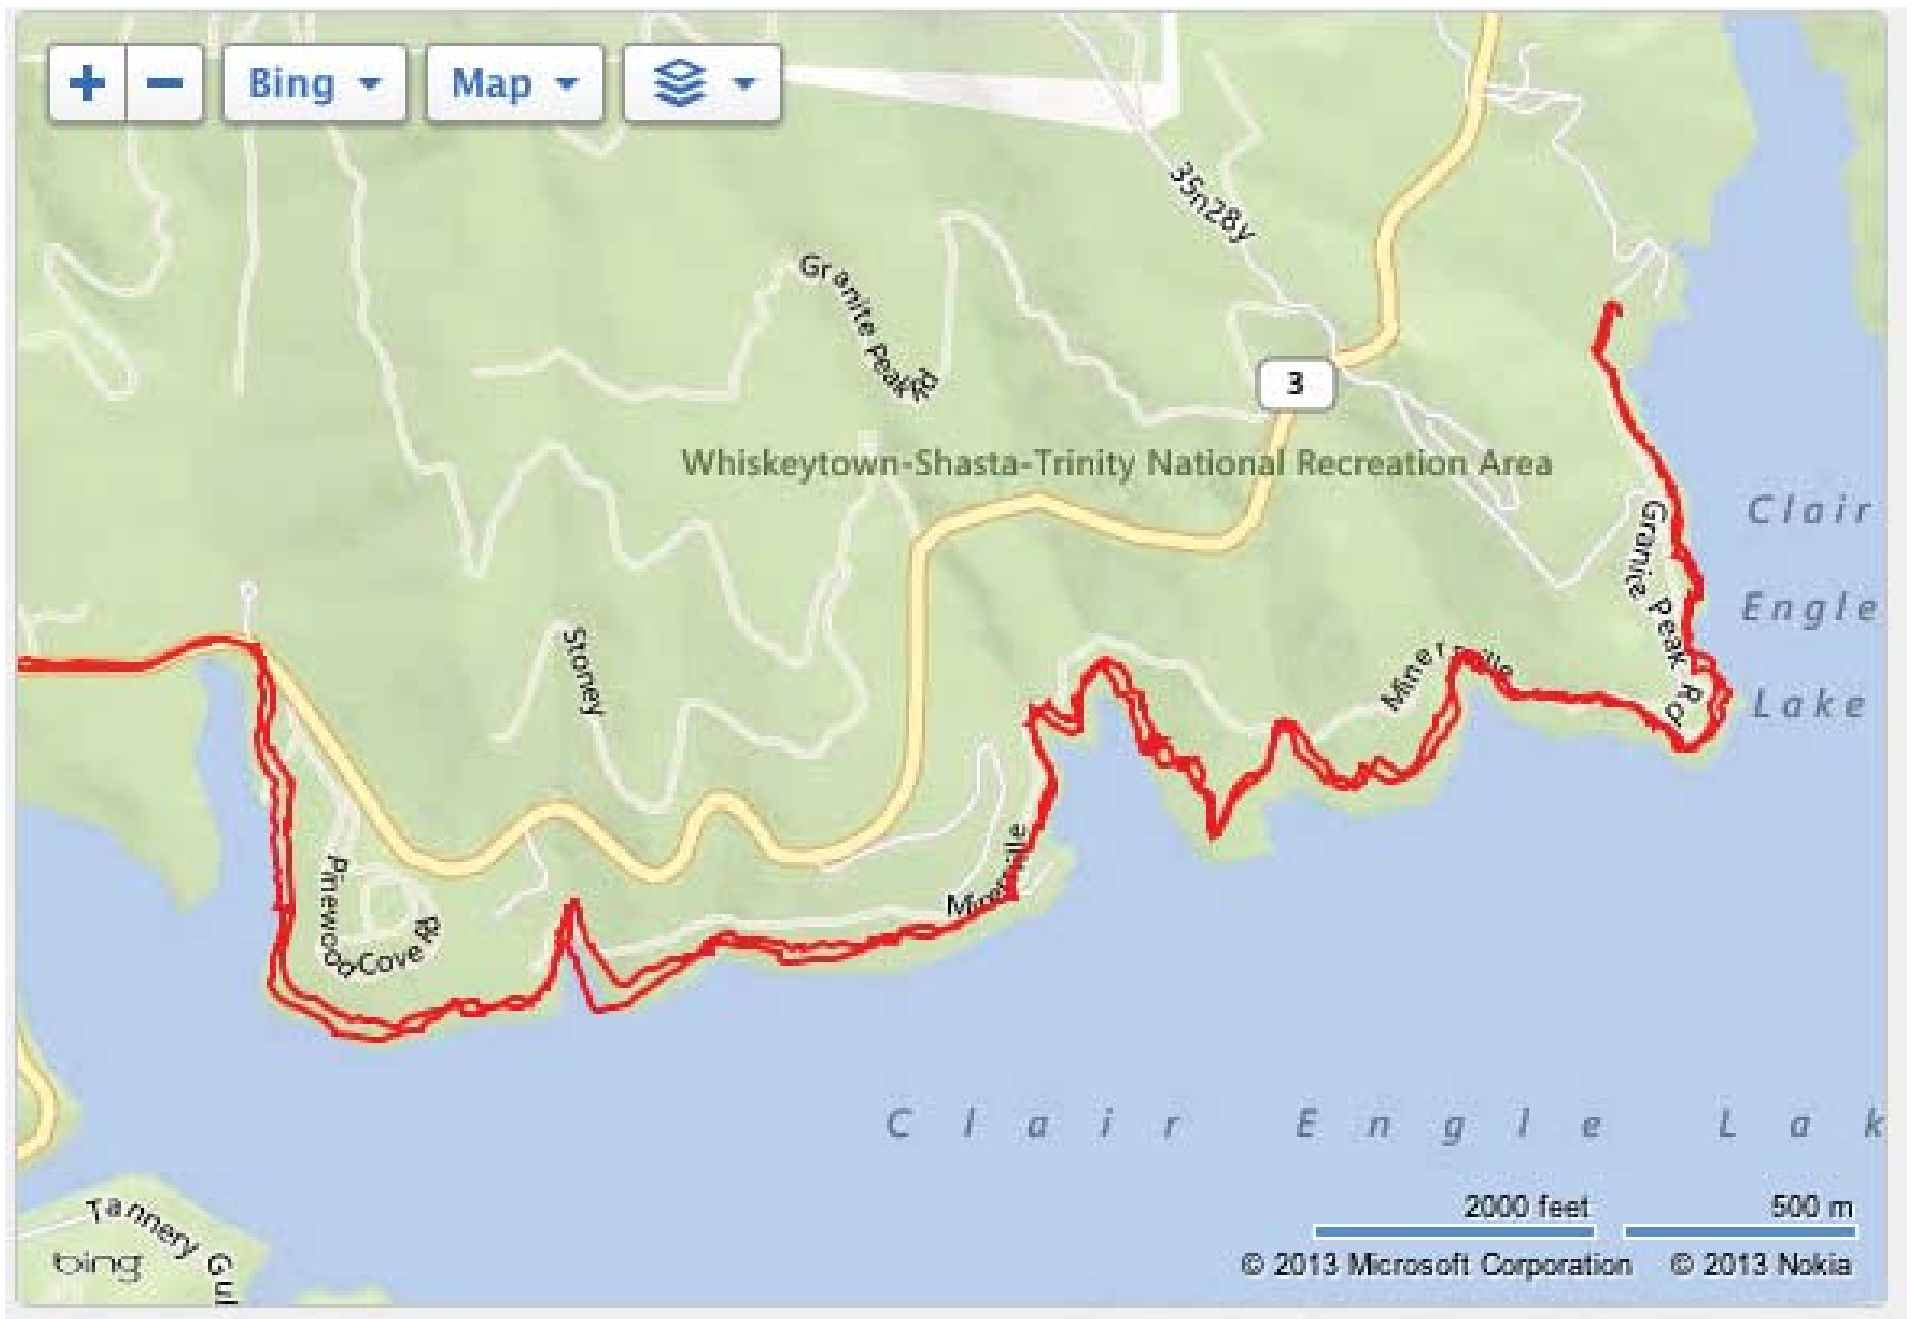

Trinity Lake Trail Map

Trinity Lake Trail Map

Trinity Lake Trail Map

Elevation

Close 